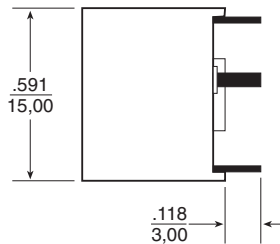

Electrical Specifications @ 25°C- Operating Temperature -40°C to +125°C

Part No.	RoHS Compliant Part No.	Prim/Sec Ratio	Sec L (mH MIN)	Sec DCR (Ω MAX)	V x τ (MAX)
FIS105	FIS105NL	1:50	4.7	0.5	175 μVS
FIS115	FIS115NL	1:100	18	2.0	350 μVS
FIS125	FIS125NL	1:200	76	4.5	700 μVS
FIS155	FIS155NL	1:500	470	16.0	1750 μVS
FIS1105	-	1:1000	1900	50.0	3500 μVS

Schematic

- Pins 3 & 5 □ 1,2 mm
- Pins 1 & 2 □ 0,5 mm
- Stand off

	FIS105/15/25/55	FIS1105
Weight.....	7.0 grams.....	8.0 grams
Tray.....	30/tray.....	34/tray
Dimensions: Inches		
mm		
Unless otherwise specified, all tolerances are ± .020 / 0,50		