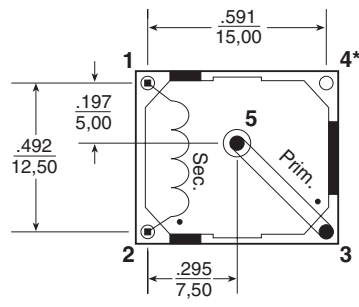

Electrical Specifications @ 25°C- Operating Temperature -40°C to +125°C

Part No.	RoHS Compliant Part No.	Prim/Sec Ratio	Sec L (mH MIN)	Sec DCR (Ω MAX)	V x τ (MAX)
FIS105	FIS105NL	1:50	4.7	0.5	175 μVS
FIS115	FIS115NL	1:100	18	2.0	350 μVS
FIS125	FIS125NL	1:200	76	4.5	700 μVS
FIS155	FIS155NL	1:500	470	16.0	1750 μVS
FIS1105	-	1:1000	1900	50.0	3500 μVS

Schematic

- Pins 3 & 5 □ 1,2 mm
- Pins 1 & 2 □ 0,5 mm
- Stand off

	FIS105/15/25/55	FIS1105
Weight.....	7.0 grams.....	8.0 grams
Tray.....	30/tray.....	34/tray
Dimensions: Inches		
mm		
Unless otherwise specified, all tolerances are ± .020 / 0,50		