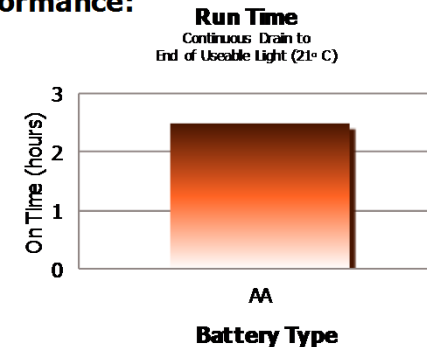

Performance:

Tested according to ANSI/NEMA FL 1 Standards.

Important Notice

This datasheet contains information specific to products manufactured at the time of its publication. Contents herein do not constitute a warranty ©Energizer / All Rights Reserved

Before Using Your Flashlight:
Please read all instructions and cautionary markings on the package and light